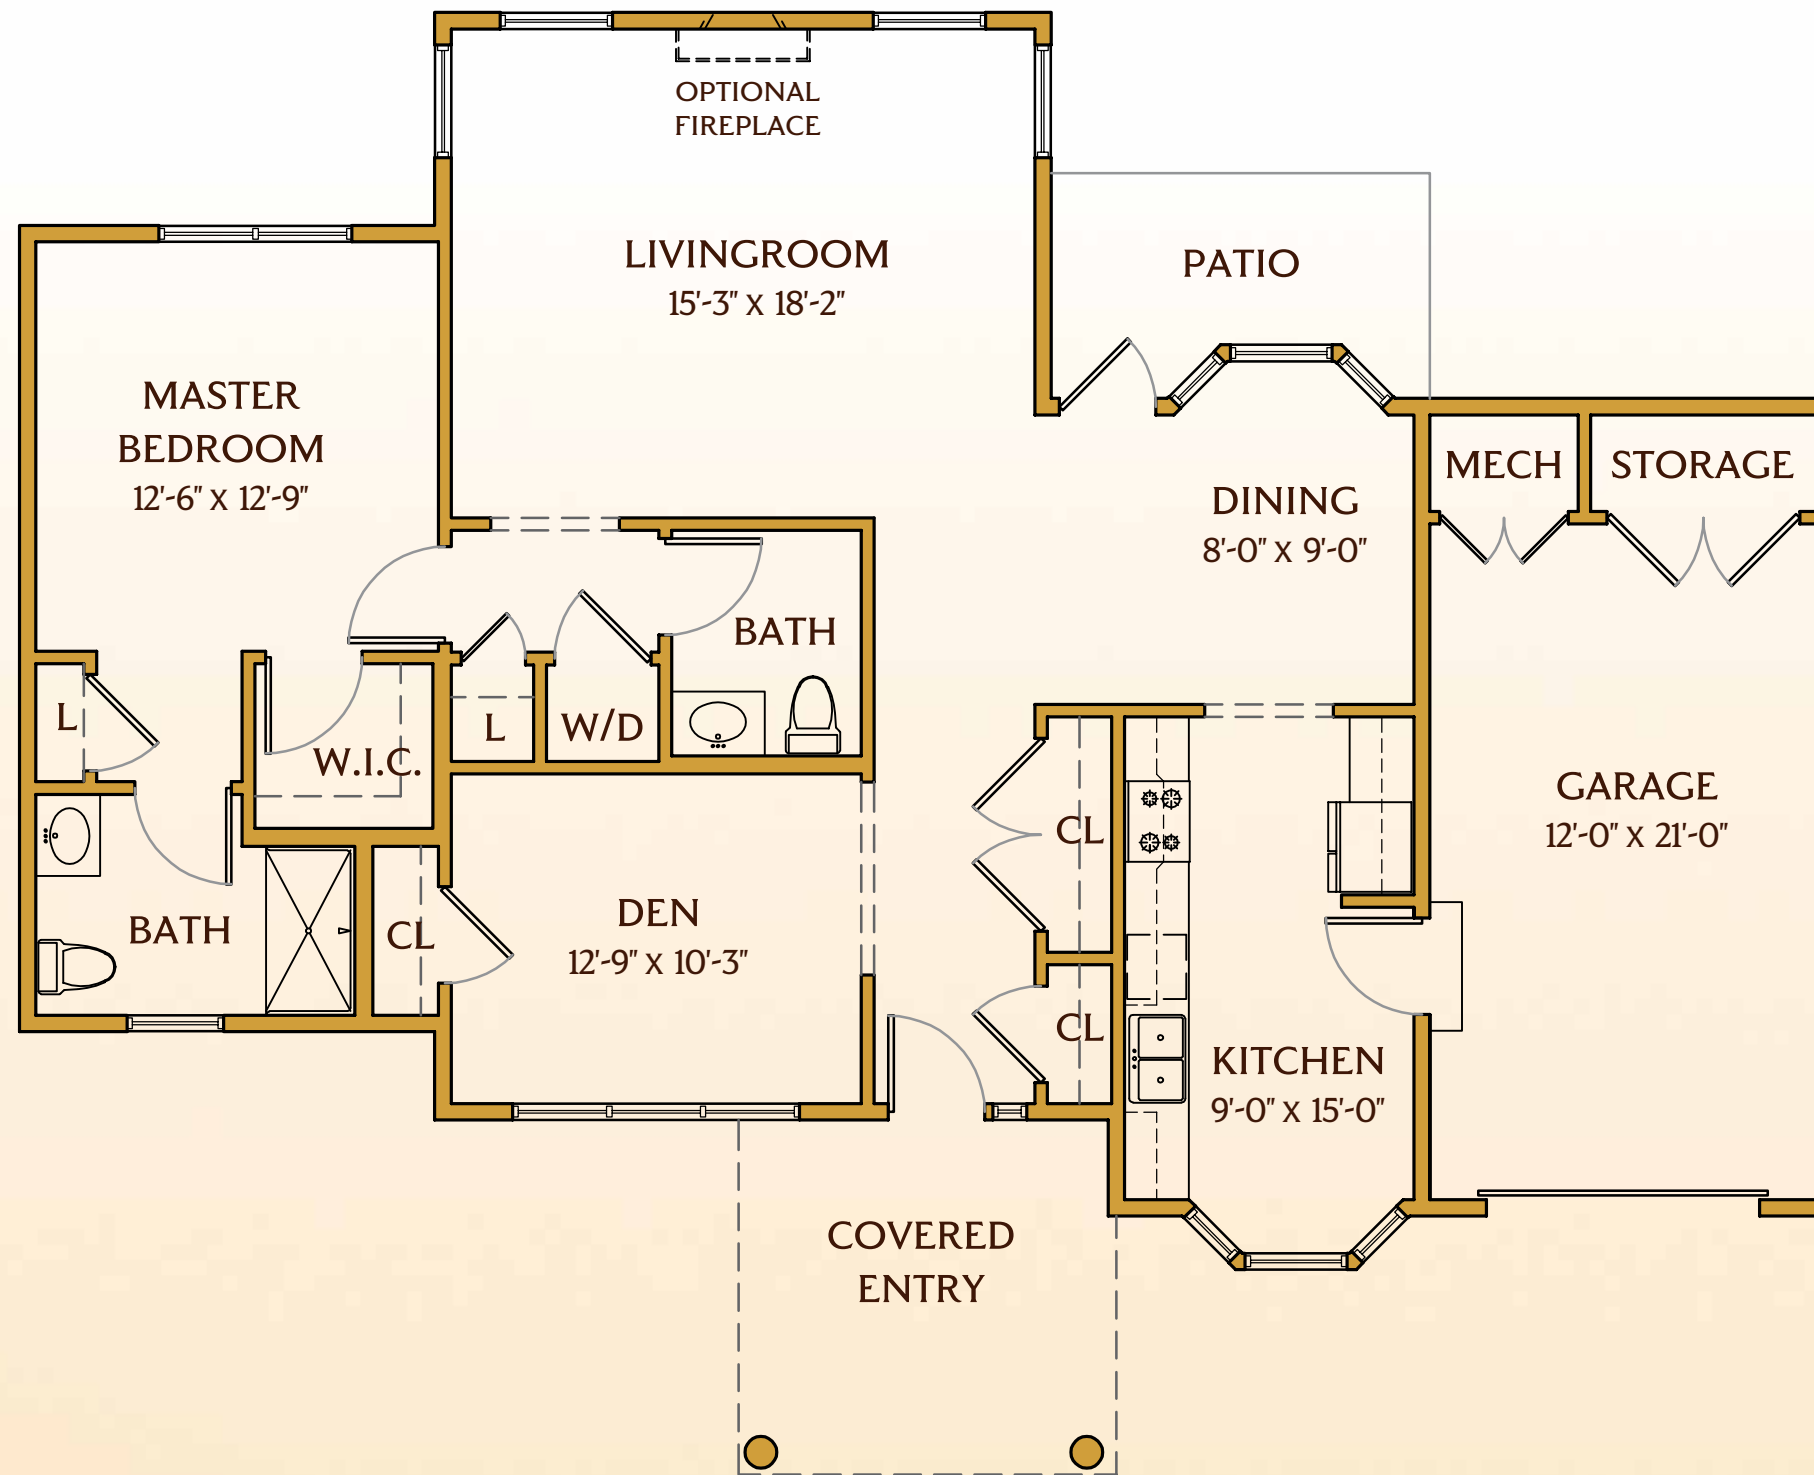

THE KENSINGTON

*Attached One-Bedroom Patio Home
with Den and One-Car Garage*

Features:

- One bedroom
- One and one-half baths
- Den
- Spacious rooms with high ceilings
- Wall-to-wall carpeting
- Walk-in closet
- Bright, eat-in kitchen with bay window
- Full-size oven and range
- Frost-free refrigerator/ice maker
- Garbage disposal
- Microwave
- Dishwasher
- Washer and dryer
- Individually controlled heating and air conditioning
- 24-hour personal emergency response system and security services
- Pre-wired for telephone, cable television and personal computer
- Attached one-car garage
- Covered entry
- Backyard patio
- Storage area

ONE SINCLAIR DRIVE • PITTSFORD, NY 14534 P 585-248-1100 cloverwood.org
A FRIENDLY SENIOR LIVING COMMUNITY

THE KENSINGTON

*Attached One-Bedroom Patio Home
with Den and One-Car Garage*

CLOVERWOOD
active retirement living

THE KENSINGTON

1,340 Square Feet (not including garage)
 1/4" = 1' (measurements may vary)