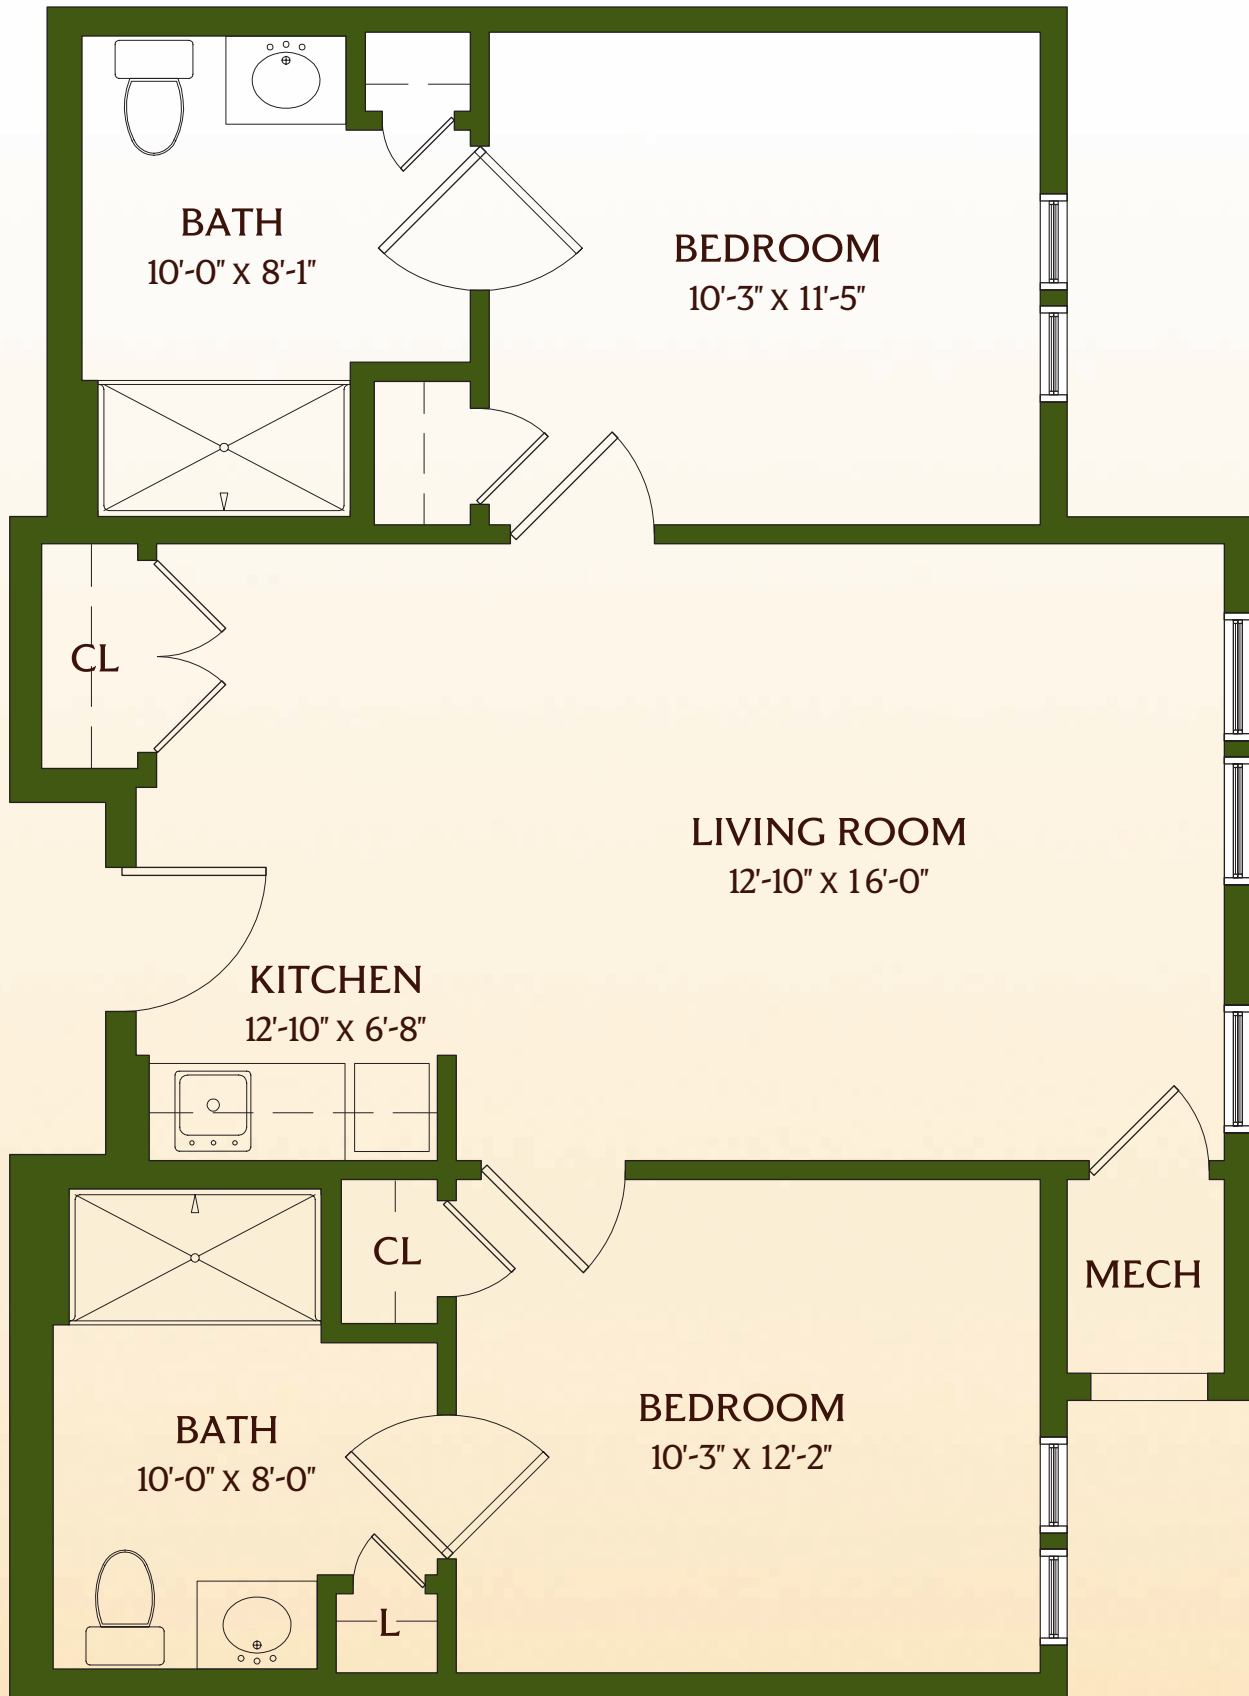

GLENMERE

assisted living & memory care
at cloverwood

Two-Bedroom Assisted Living Apartment Home

803 Square Feet $\frac{1}{4}'' = 1'$ (measurements may vary)

ONE WHEATLEY TERRACE • PITTSFORD, NY 14534 P 585-248-1200 glenmere.org