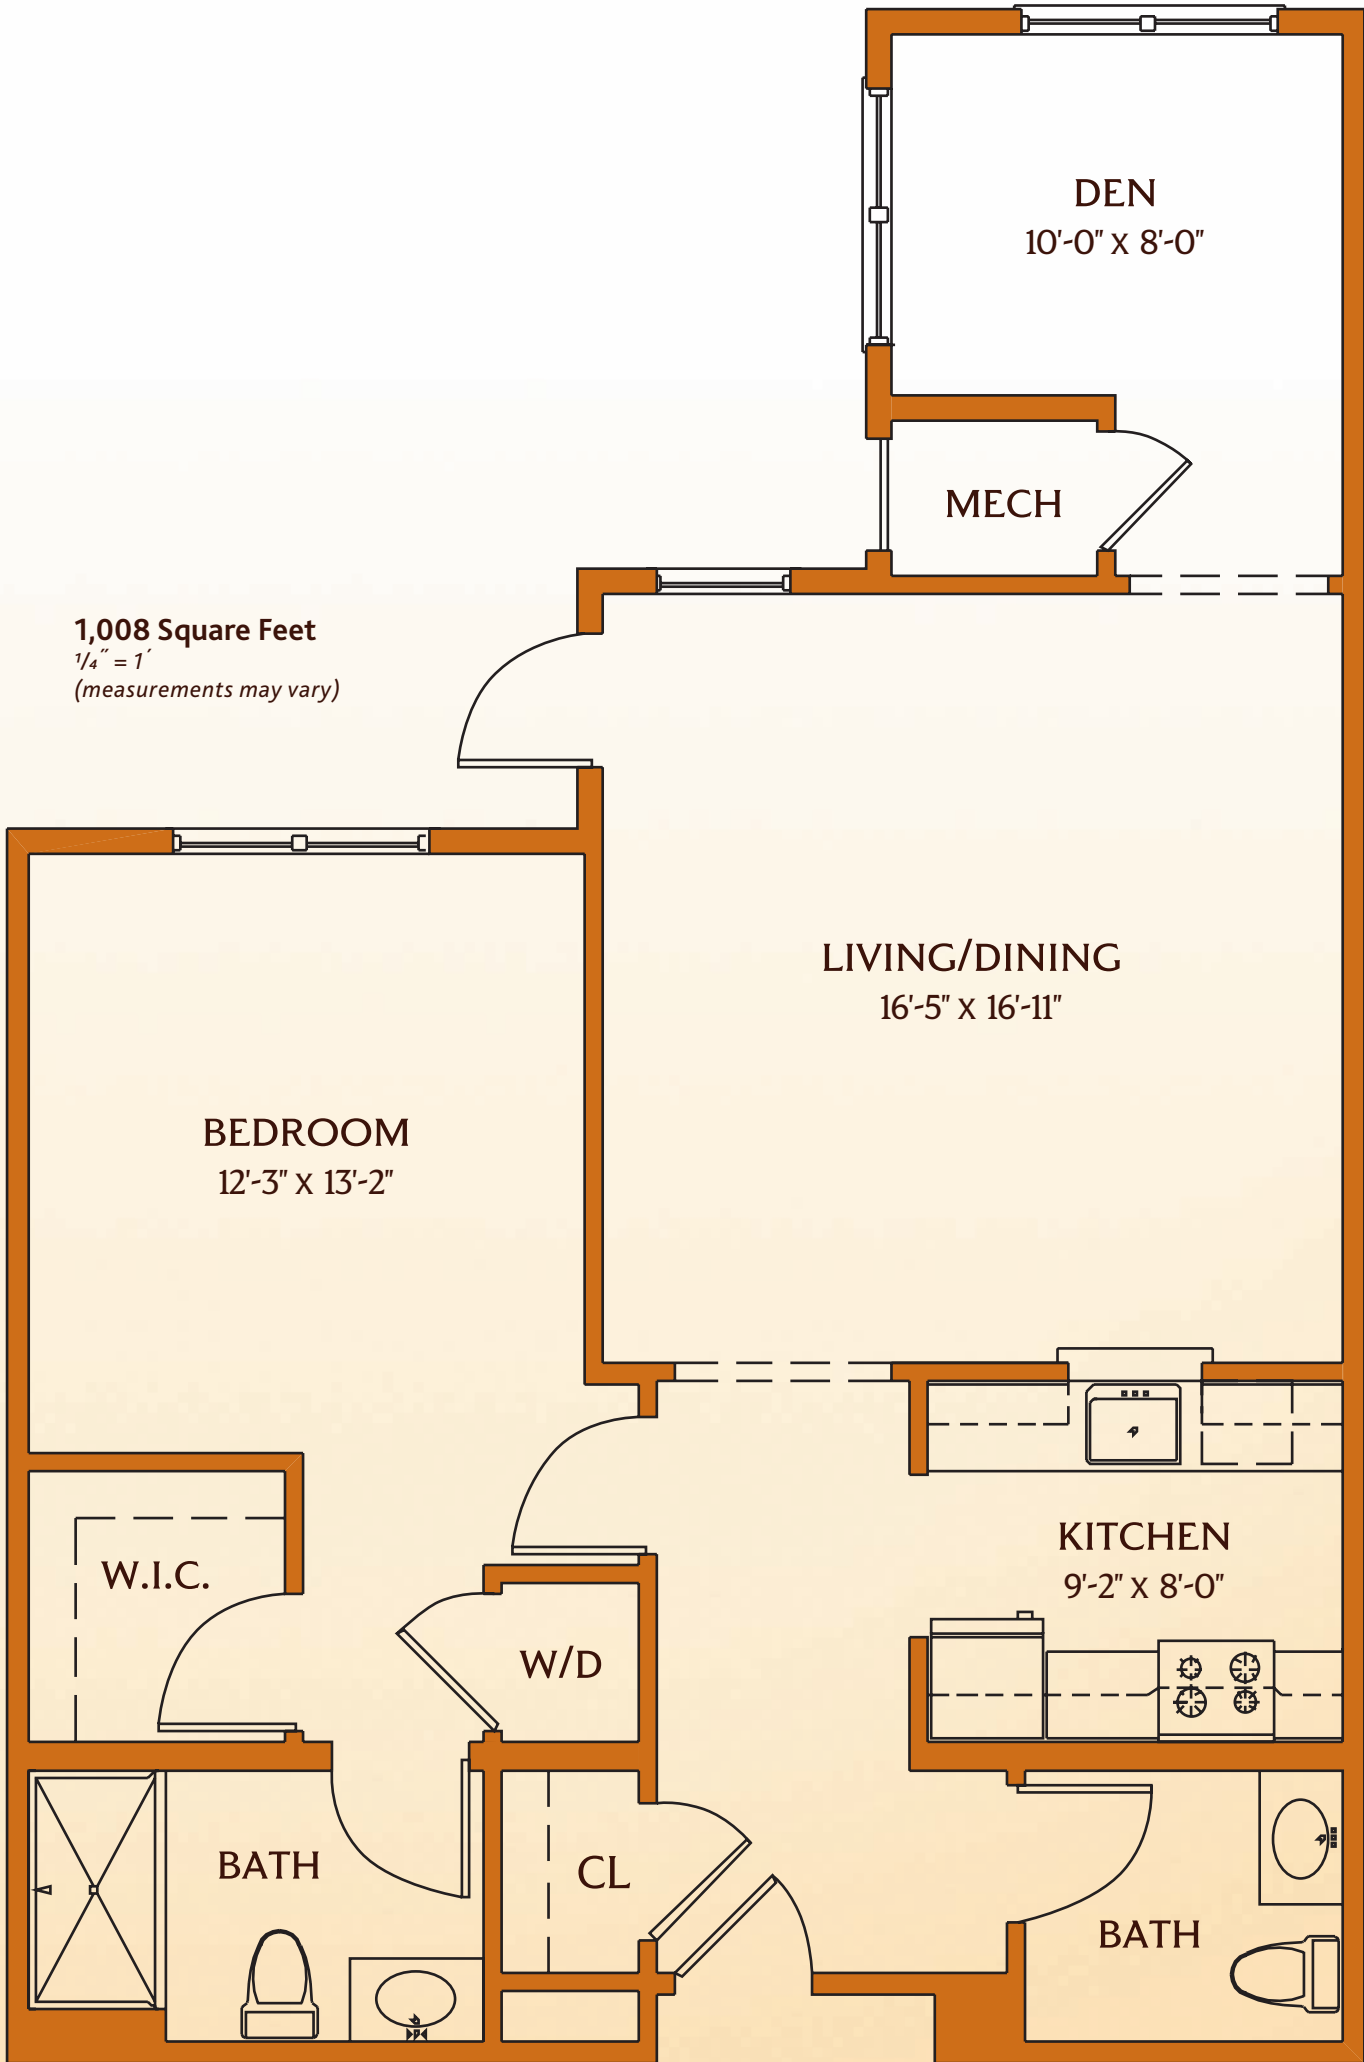

THE CAMBRIDGE

One-Bedroom Apartment Home with Den

CLOVERWOOD

active retirement living

THE CAMBRIDGE

One-Bedroom Apartment Home with Den

Apartment features:

- One bedroom
- One and one-half baths
- Den
- Spacious rooms with high ceilings
- Wall-to-wall carpeting
- Walk-in closet
- Fully equipped all-electric kitchen
- Full-size oven and range
- Frost-free refrigerator/ice maker
- Garbage disposal
- Microwave
- Dishwasher
- Washer and dryer
- Individually controlled heating and air conditioning
- 24-hour personal emergency response system
- Pre-wired for telephone, cable television and personal computer
- Window blinds
- Conveniently located covered porches
- Garage parking available

1,008 Square Feet
1/4" = 1'
(measurements may vary)

DEN
10'-0" x 8'-0"

MECH

LIVING/DINING
16'-5" x 16'-11"

BEDROOM
12'-3" x 13'-2"

W.I.C.

W/D

CL